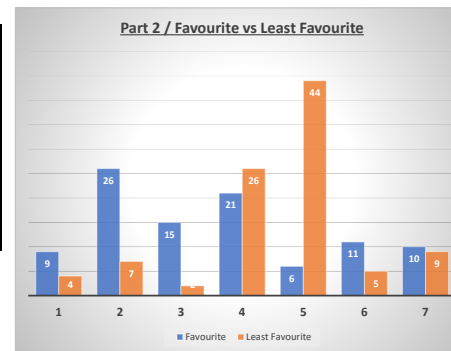

* 24 dwellings proposed

Part 2 / "What is your Favourite vs Least Favourite?"

Location of site	SA No	Ref No	Favourite	Least Favourite	Diff	Comments
1 Cyder Farm	LBP 03	1	9	4	5	
2 Sandygate	LBP 16	2	26	7	19	
3 Trinity Cottage	LBP 17	3	15	2	13	
4 Glayde Farm	LBP 19	4	21	26	-5	
5 Cedar Cottage / Timberlands	LBP 24	5	6	44	-38	
6 Cisswood Hotel	LBP 09	6	11	5	6	
7 Old Camp Farm	LBP 23	7	10	9	1	