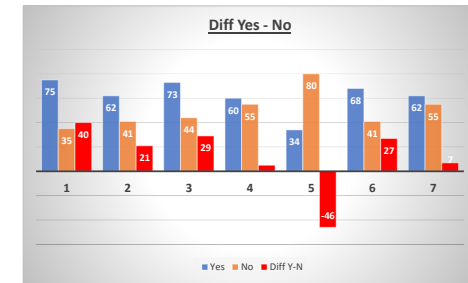

Part 1 / "Would you be in support of a Parish Plan including this site going forward for development?"

Location of site	SA No	Ref No	Yes	No	Diff Y-N	Comments
1 Cyder Farm	LBP 03	1	75	35	40	
2 Sandygate	LBP 16	2	62	41	21	
3 Trinity Cottage	LBP 17	3	73	44	29	
4 Glayde Farm	LBP 19	4	60	55	5	
5 Cedar Cottage / Timberlands	LBP 24	5	34	80	-46	
6 Cisswood Hotel	LBP 09	6	68	41	27	
7 Old Camp Farm	LBP 23	7	62	55	7	

* 24 dwellings proposed