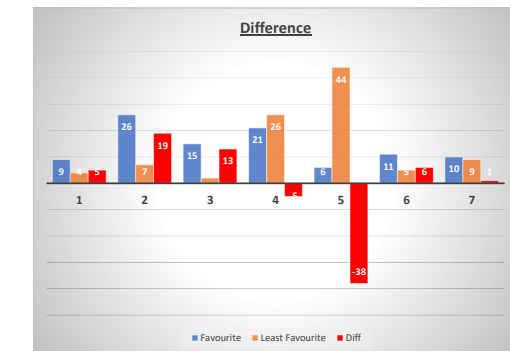

* 24 dwellings proposed

Part 2 / "What is your Favourite vs Least Favourite?"

Location of site	SA No	Ref No	Favourite	Least Favourite	Diff	Comments
1 Cyder Farm	LBP 03	1	9	4	5	
2 Sandygate	LBP 16	2	26	7	19	
3 Trinity Cottage	LBP 17	3	15	2	13	
4 Glayde Farm	LBP 19	4	21	26	-5	
5 Cedar Cottage / Timberlands	LBP 24	5	6	44	-38	
6 Cisswood Hotel	LBP 09	6	11	5	6	
7 Old Camp Farm	LBP 23	7	10	9	1	