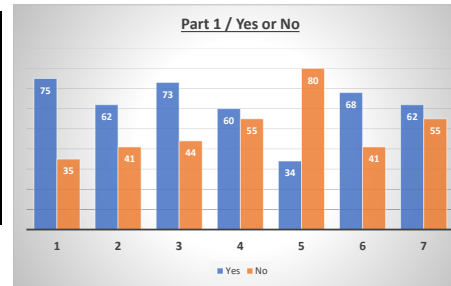

Part 1 / "Would you be in support of a Parish Plan including this site going forward for development?"

Location of site	SA No	Ref No	Yes	No	Diff Y-N	Comments
1 Cyder Farm	LBP 03	1	75	35	40	
2 Sandygate	LBP 16	2	62	41	21	
3 Trinity Cottage	LBP 17	3	73	44	29	
4 Glayde Farm	LBP 19	4	60	55	5	
5 Cedar Cottage / Timberlands	LBP 24	5	34	80	-46	
6 Cisswood Hotel	LBP 09	6	68	41	27	
7 Old Camp Farm	LBP 23	7	62	55	7	

* 24 dwellings proposed